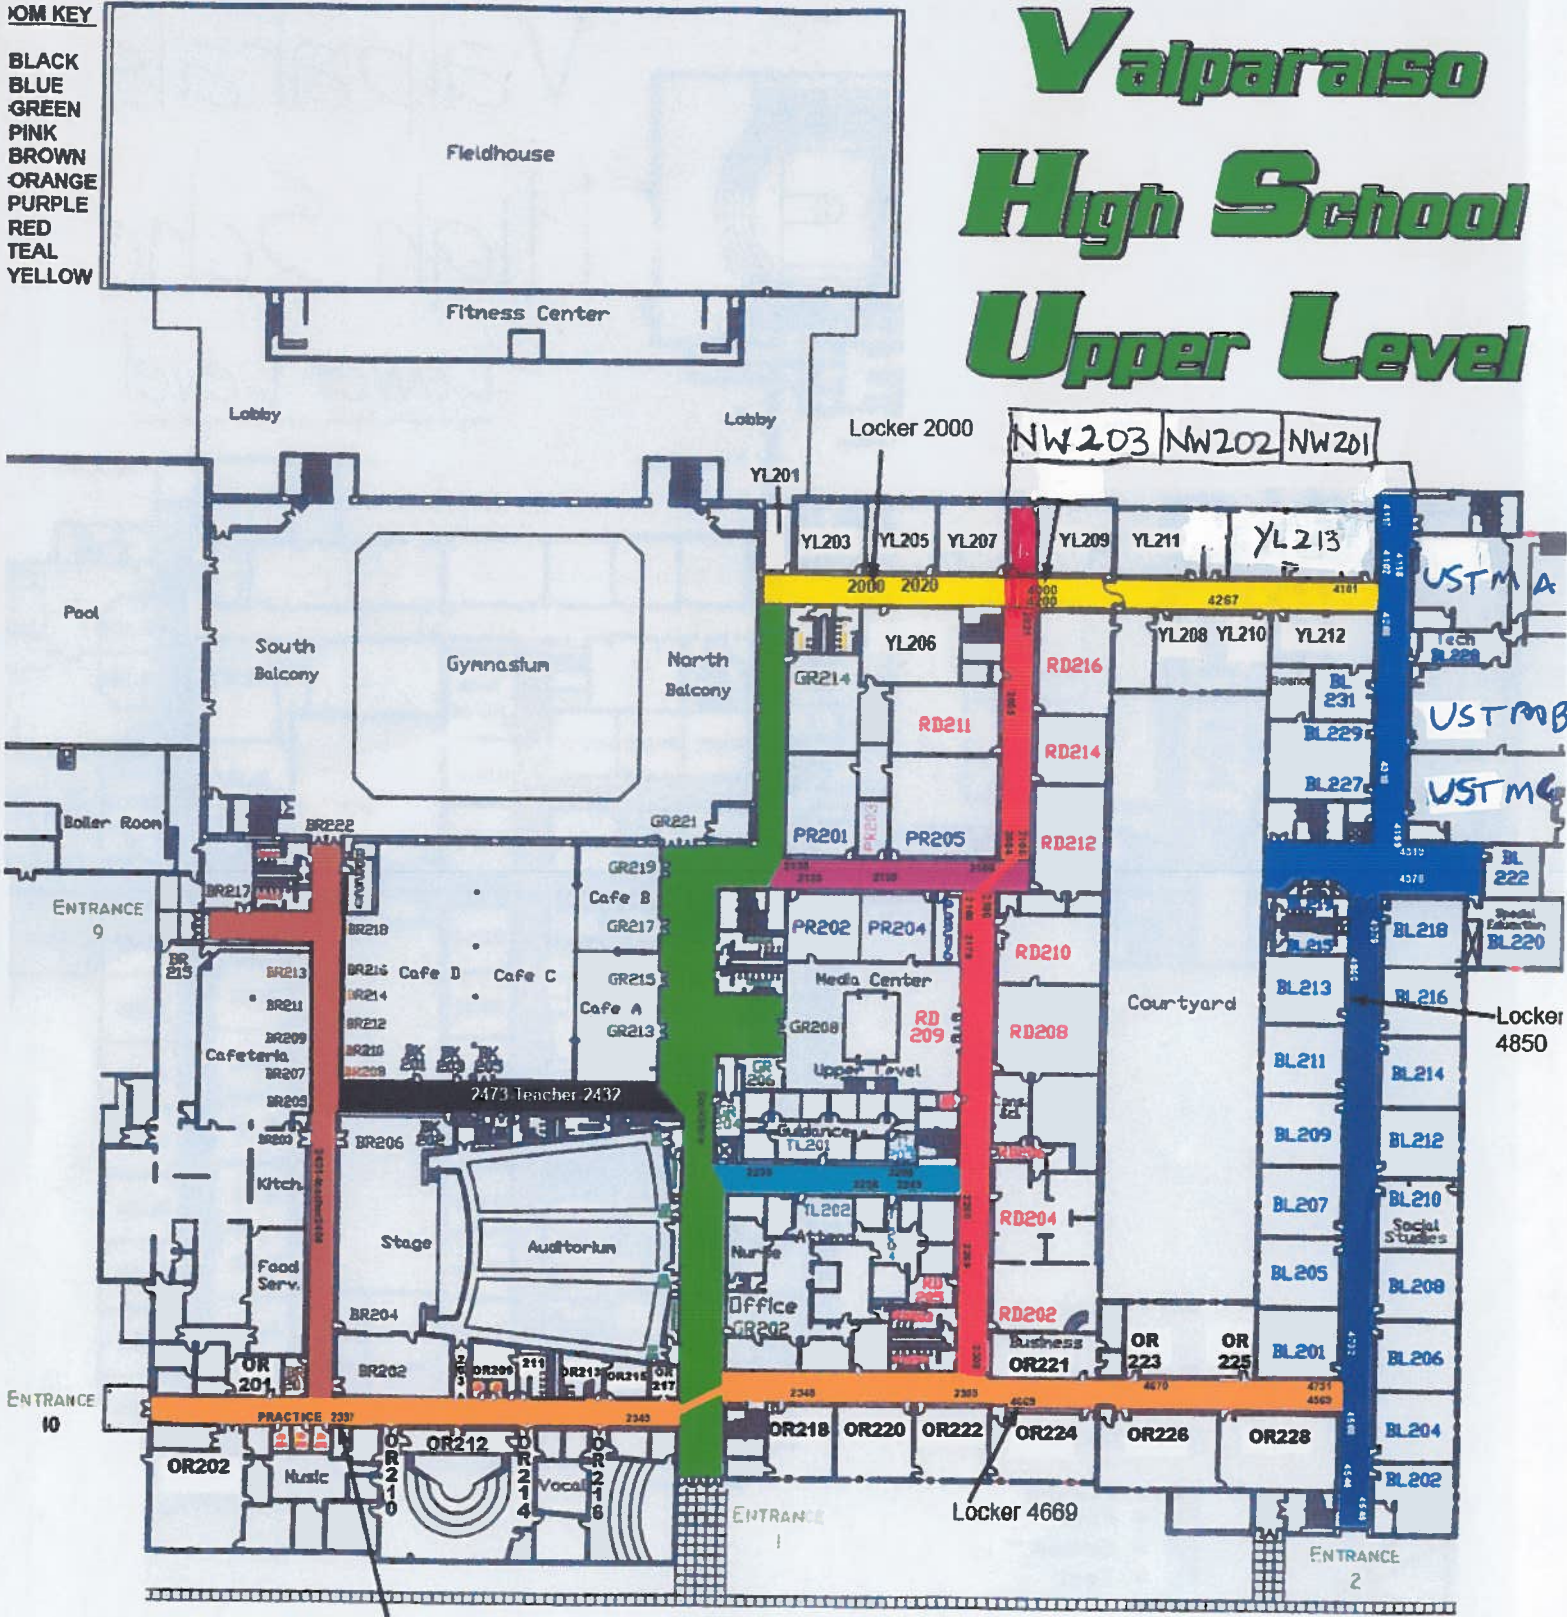

ROOM KEY

- BLACK
- BLUE
- GREEN
- PINK
- BROWN
- ORANGE
- PURPLE
- RED
- TEAL
- YELLOW

Valparaiso High School

Upper Level

Locker 2397

Campbell Street

Designed by:
VHS Technology Education Students