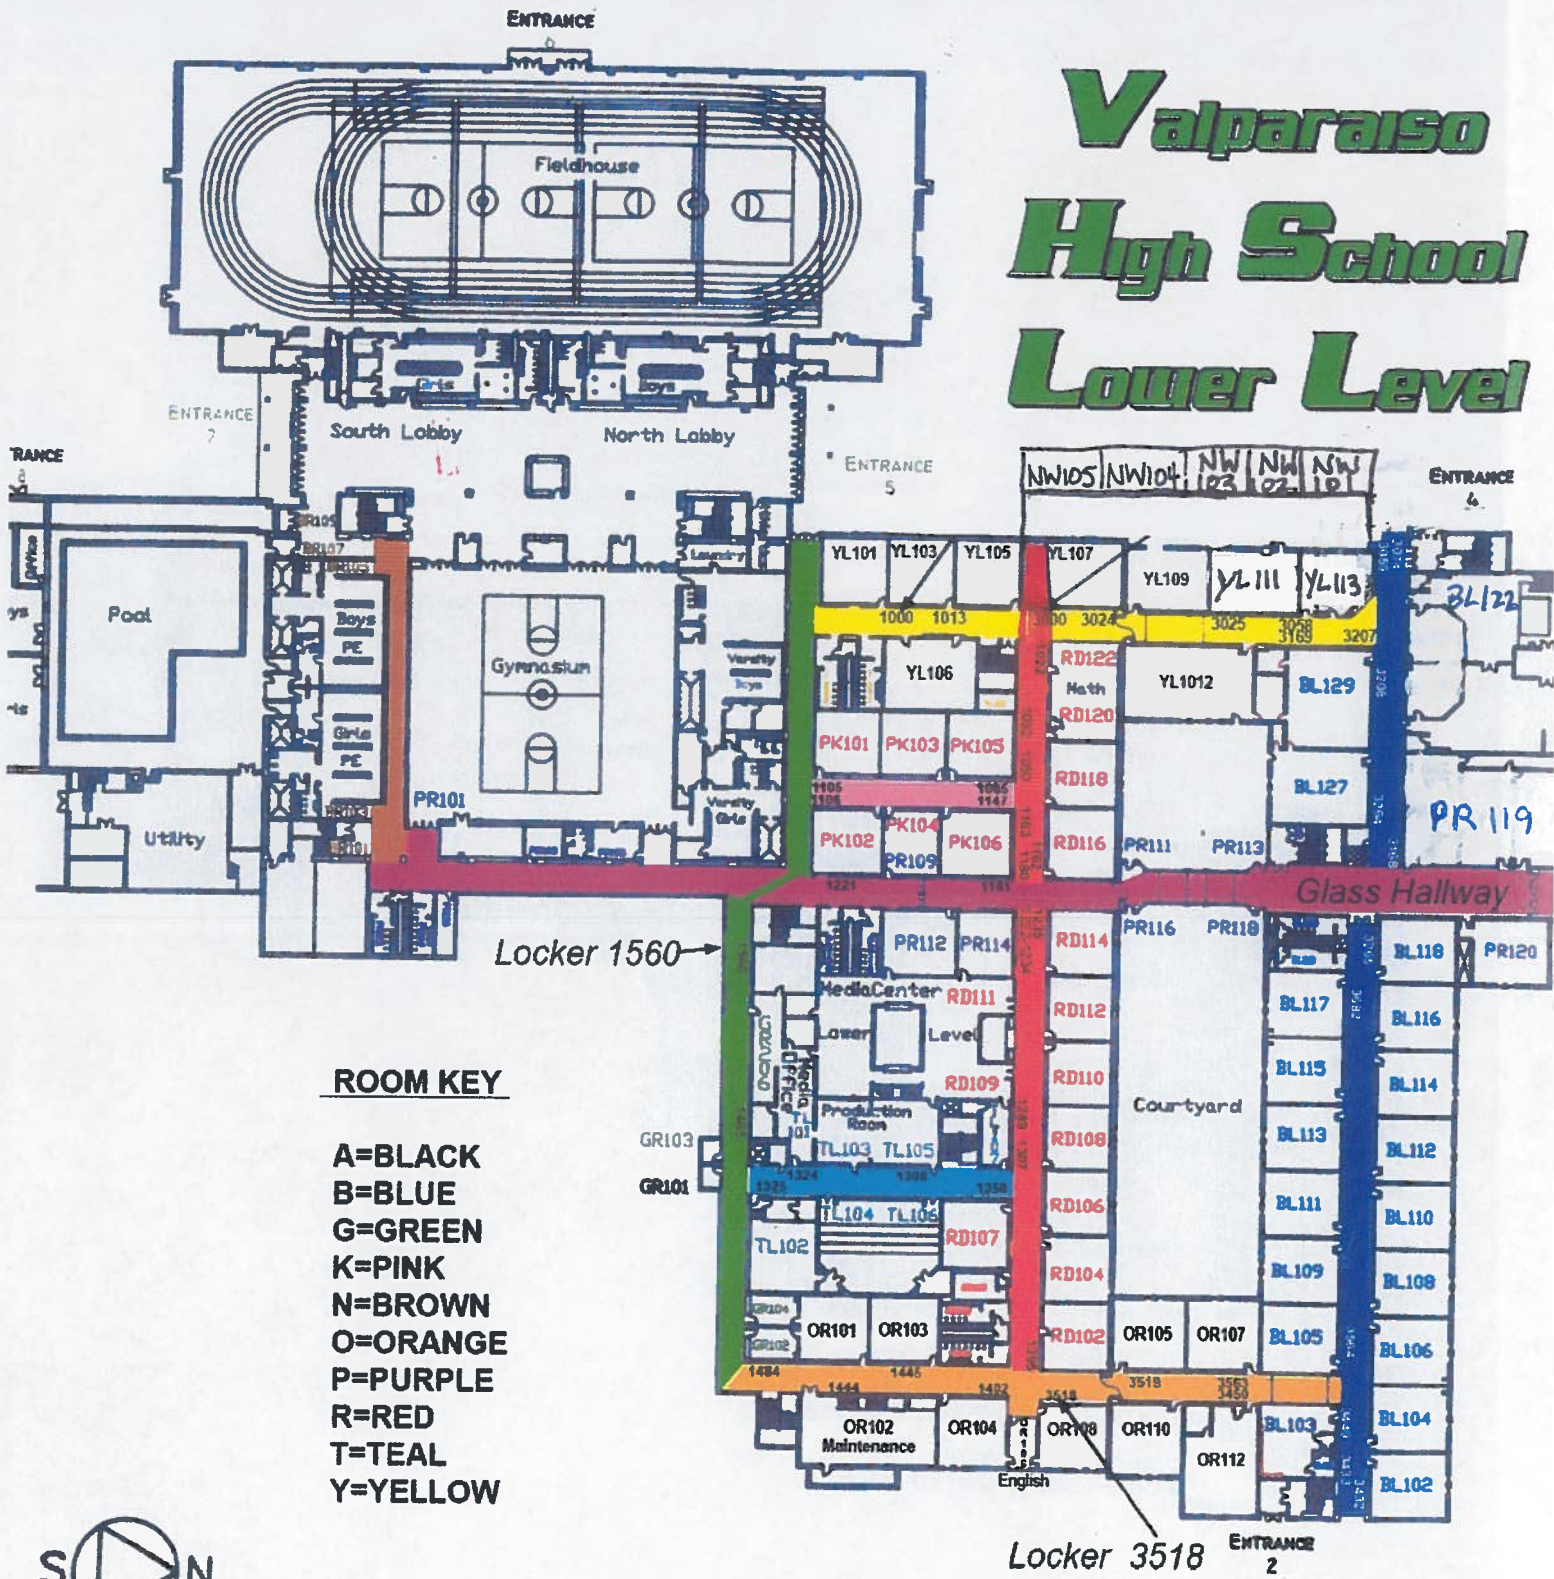

# Valparaiso High School Lower Level

### ROOM KEY

- A=BLACK
- B=BLUE
- G=GREEN
- K=PINK
- N=BROWN
- O=ORANGE
- P=PURPLE
- R=RED
- T=TEAL
- Y=YELLOW

Campbell Street

Designed by  
MS Townsend

ROOM KEY

- BLACK
- BLUE
- GREEN
- PINK
- BROWN
- ORANGE
- PURPLE
- RED
- TEAL
- YELLOW